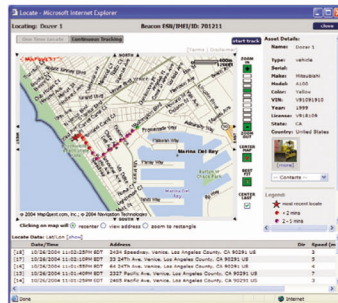

Web-Based Monitoring

Combined with a web-based mobile monitoring system, these GPS devices will provide an unprecedented level of security for your powered assets.

From your home or office, log-in to your secure portal to locate any of your assets, set schedules to automatically start a track or view detailed reports about asset activity.